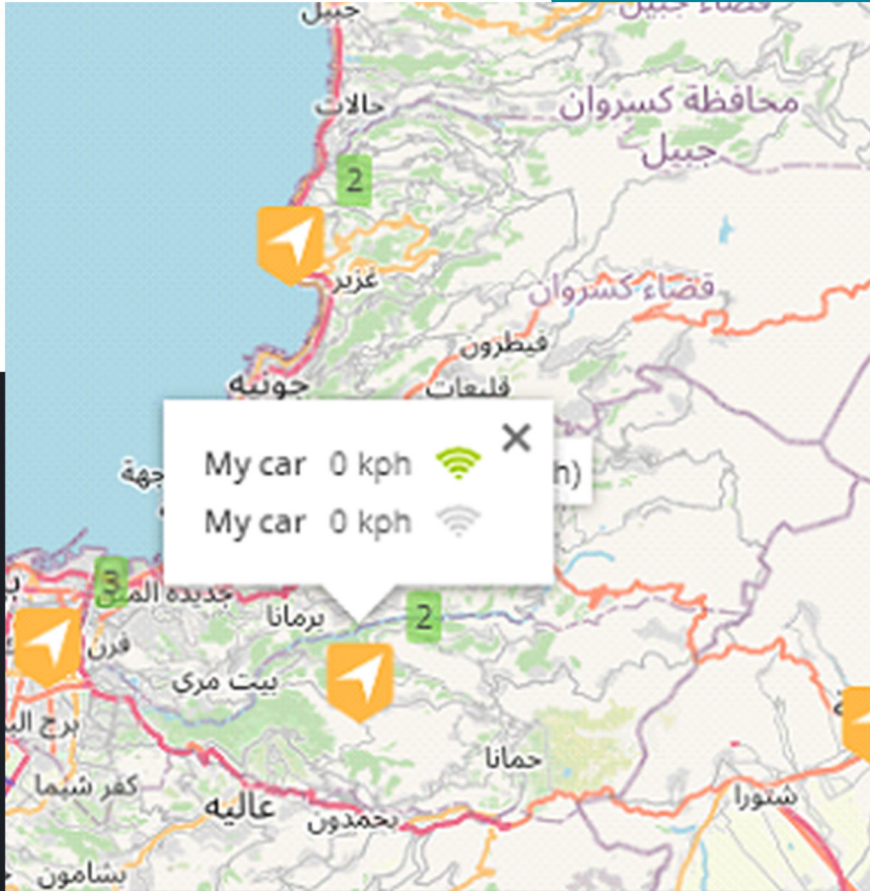

GPS Tracking

The installation of the hardware and configuration of the software in order to collect the coordinate of any type of vehicle and other useful data

01

This service is suitable for fleet management, car rental, taxi companies and personal use

02